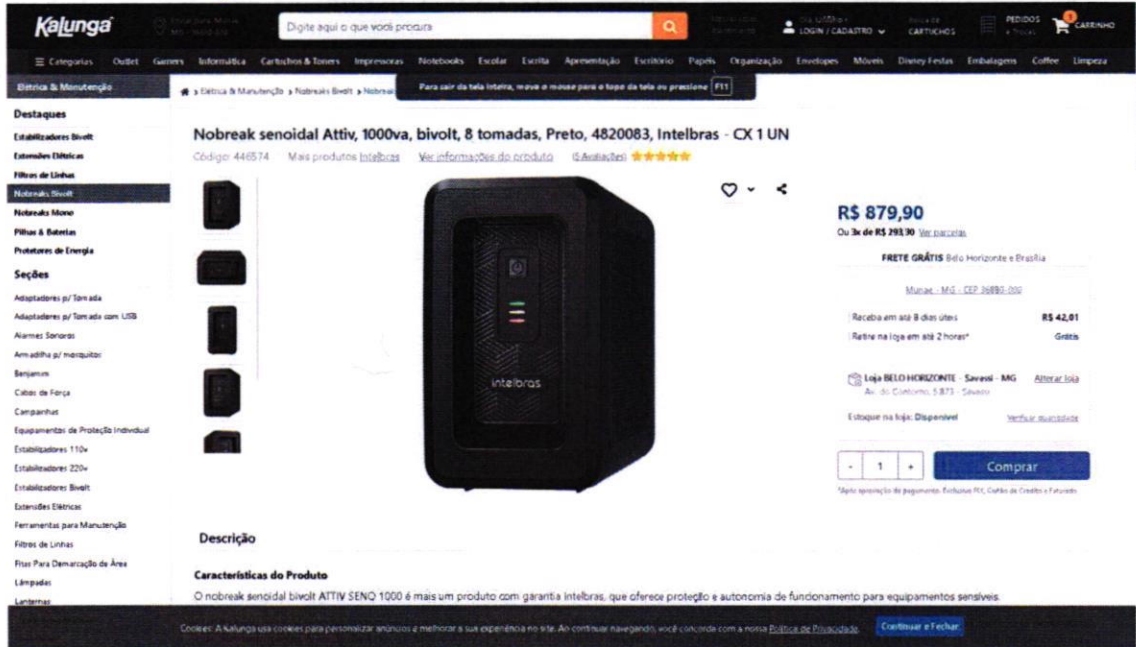

ITEM 08

Site acessado no dia 02/05/2024 às 10:05.
Ana Cláudia de Andrade Ferreira.