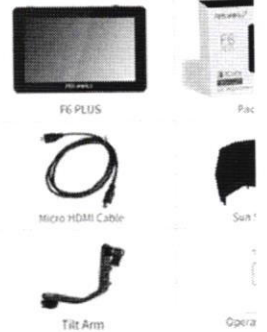

19% OFF

x425_1-

//acd

q7y1-

//acd.m

Package Inclui

MONITOR LED IPS FEELWORLD F6 PLUS 5,5" 4K LUT 3D

~~R\$1.600,00~~ **R\$1.300,00**